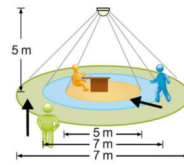

**MECHANICS**

Housing colour	silver grey/white aluminium RAL 9006
Dimensions (LxWxH/DxH)	160mm x 51mm x 69mm
Weight (net)	0.08kg
Type of installation	Ceiling-mounted single installation, Pendant individual mounting, Pendant light strip mounting

**Dimensions**

L	160 mm	Length
B	51 mm	Width
H	69 mm	Height

**DEEP-LINK**

<https://www.regiolux.de/en/article/60609000105>