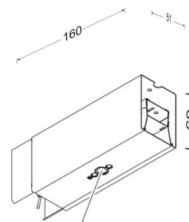

**MECHANICS**

Housing colour	silver grey/white aluminium RAL 9006
Dimensions (LxWxH/DxH)	160mm x 51mm x 69mm
Weight (net)	0.08kg
Type of installation	Ceiling-mounted single installation, Pendant individual mounting, Pendant light strip mounting

**Dimensions**

L	160 mm	Length
B	51 mm	Width
H	69 mm	Height

**DEEP-LINK**

<https://www.regiolux.de/en/article/60609000105>

### MONITORING AREA

Mounting Height	2,5m	3,5m	5m
Ø max. sitting[S]	3,3m	5m	-
Ø max. radial[R]	5,3m	7m	7m
Ø max. tangential[T]	-	-	-